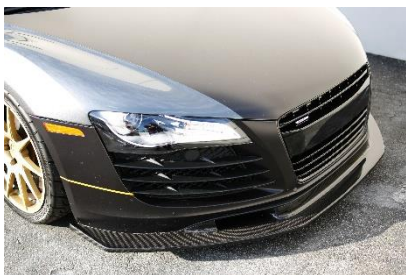

PRODUCT GUIDE

Application:

2006 – 2015 Audi R8

Front Air Dam

Side Rocker Extensions

GTC-500 Rear Wing

APR Performance, Inc.
4850 Murrieta St
Chino, CA 91710 U.S.A
Phone: (909) 590-3796
sales@aprperformance.com

PRODUCT GUIDE

Application:

2006 – 2015 Audi R8

Carbon Fiber GTC-500 Adjustable Wing

Spanning 74 or 71 inches, the GTC-500 Carbon Fiber Adjustable Wing is the largest wing available in APR's catalog. With its optimized 3D airfoil shape, the GTC-500 is perfect for high-speed touring applications and supplies an ample amount of downforce without causing excess drag.

2006 – 2014 Audi R8

SKU: FA-508582

MSRP: \$2147

Carbon Fiber Side Rocker Extensions

APR Side Rocker Extensions are the next step to help aerodynamically tune the handling of a car. Made of lightweight and durable carbon fiber composites, APR Side Rocker Extensions help reduce lift at high speeds by preventing air at the sides of the car from rolling underneath the car.

Spanning 71 or 74 inches, the GTC-500 Carbon Fiber Adjustable Wing is the largest wing available in APR's catalog. With its optimized 3D airfoil shape, the GTC-500 is perfect for high-speed touring applications and supplies an ample amount of downforce without causing excess drag.